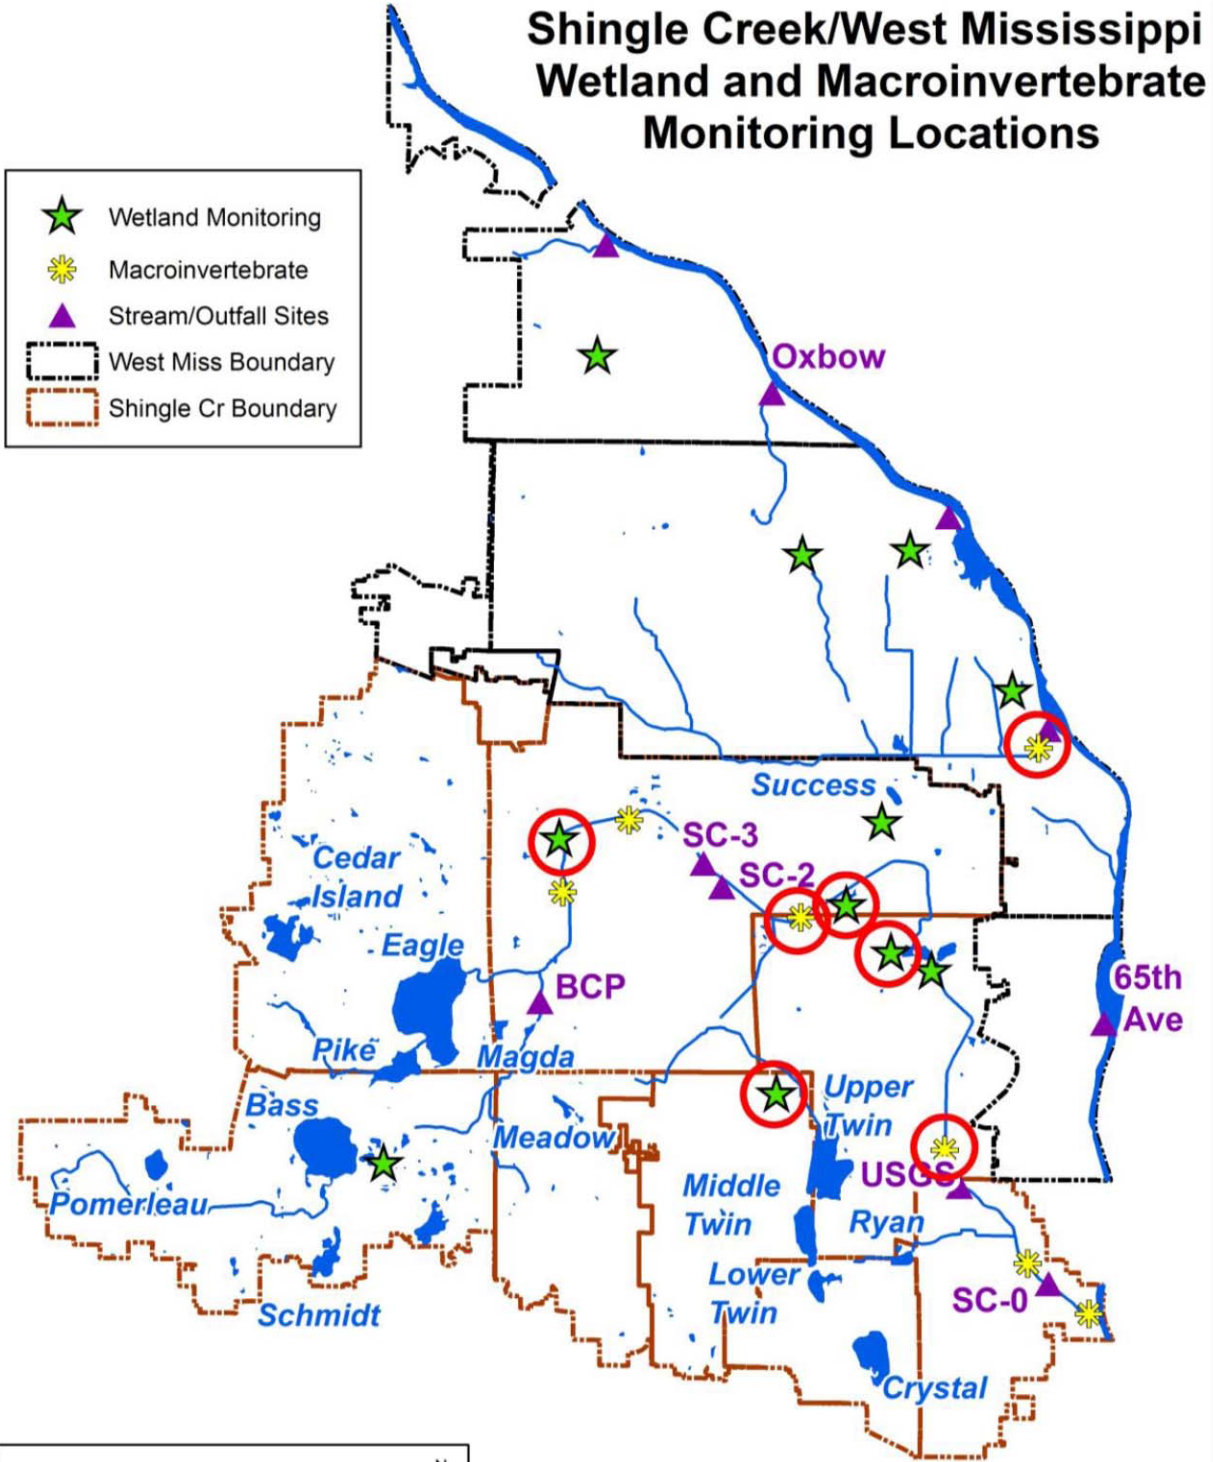

Shingle Creek/West Mississippi Wetland and Macroinvertebrate Monitoring Locations

- Wetland Monitoring
- Macroinvertebrate
- Stream/Outfall Sites
- West Miss Boundary
- Shingle Cr Boundary