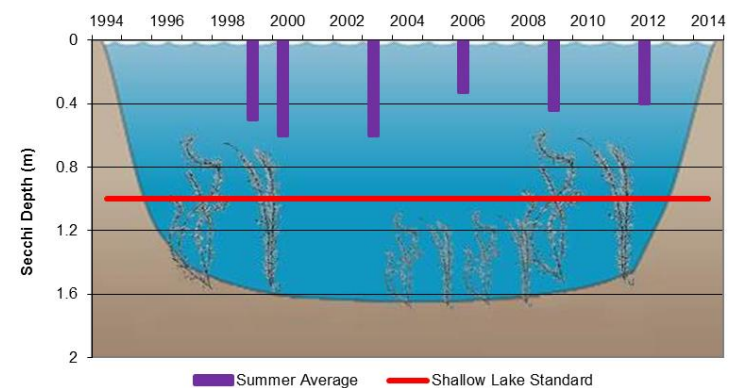

Lake Magda Transparency