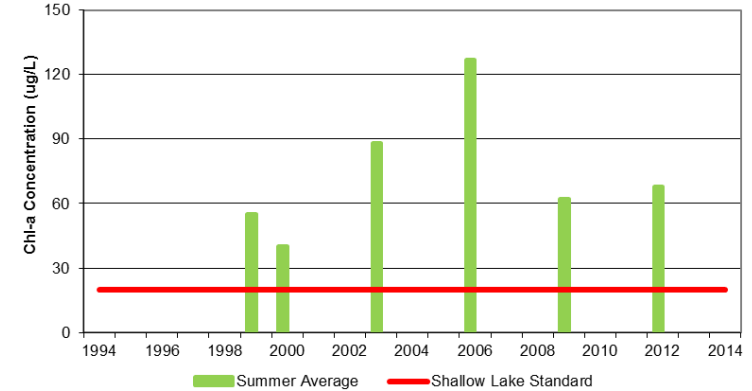

Lake Magda Chlorophyll-a