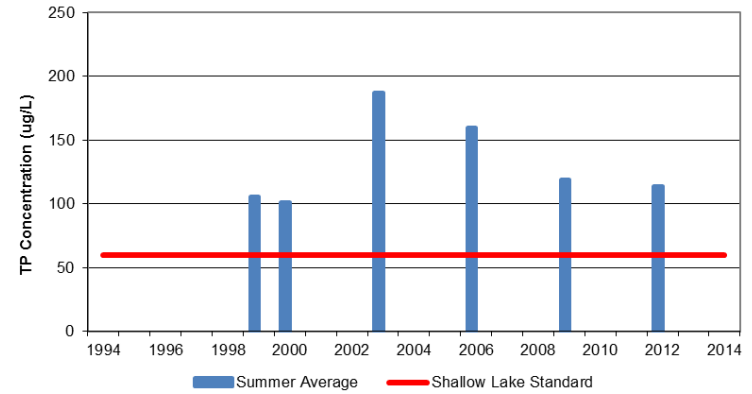

Lake Magda Total Phosphorus