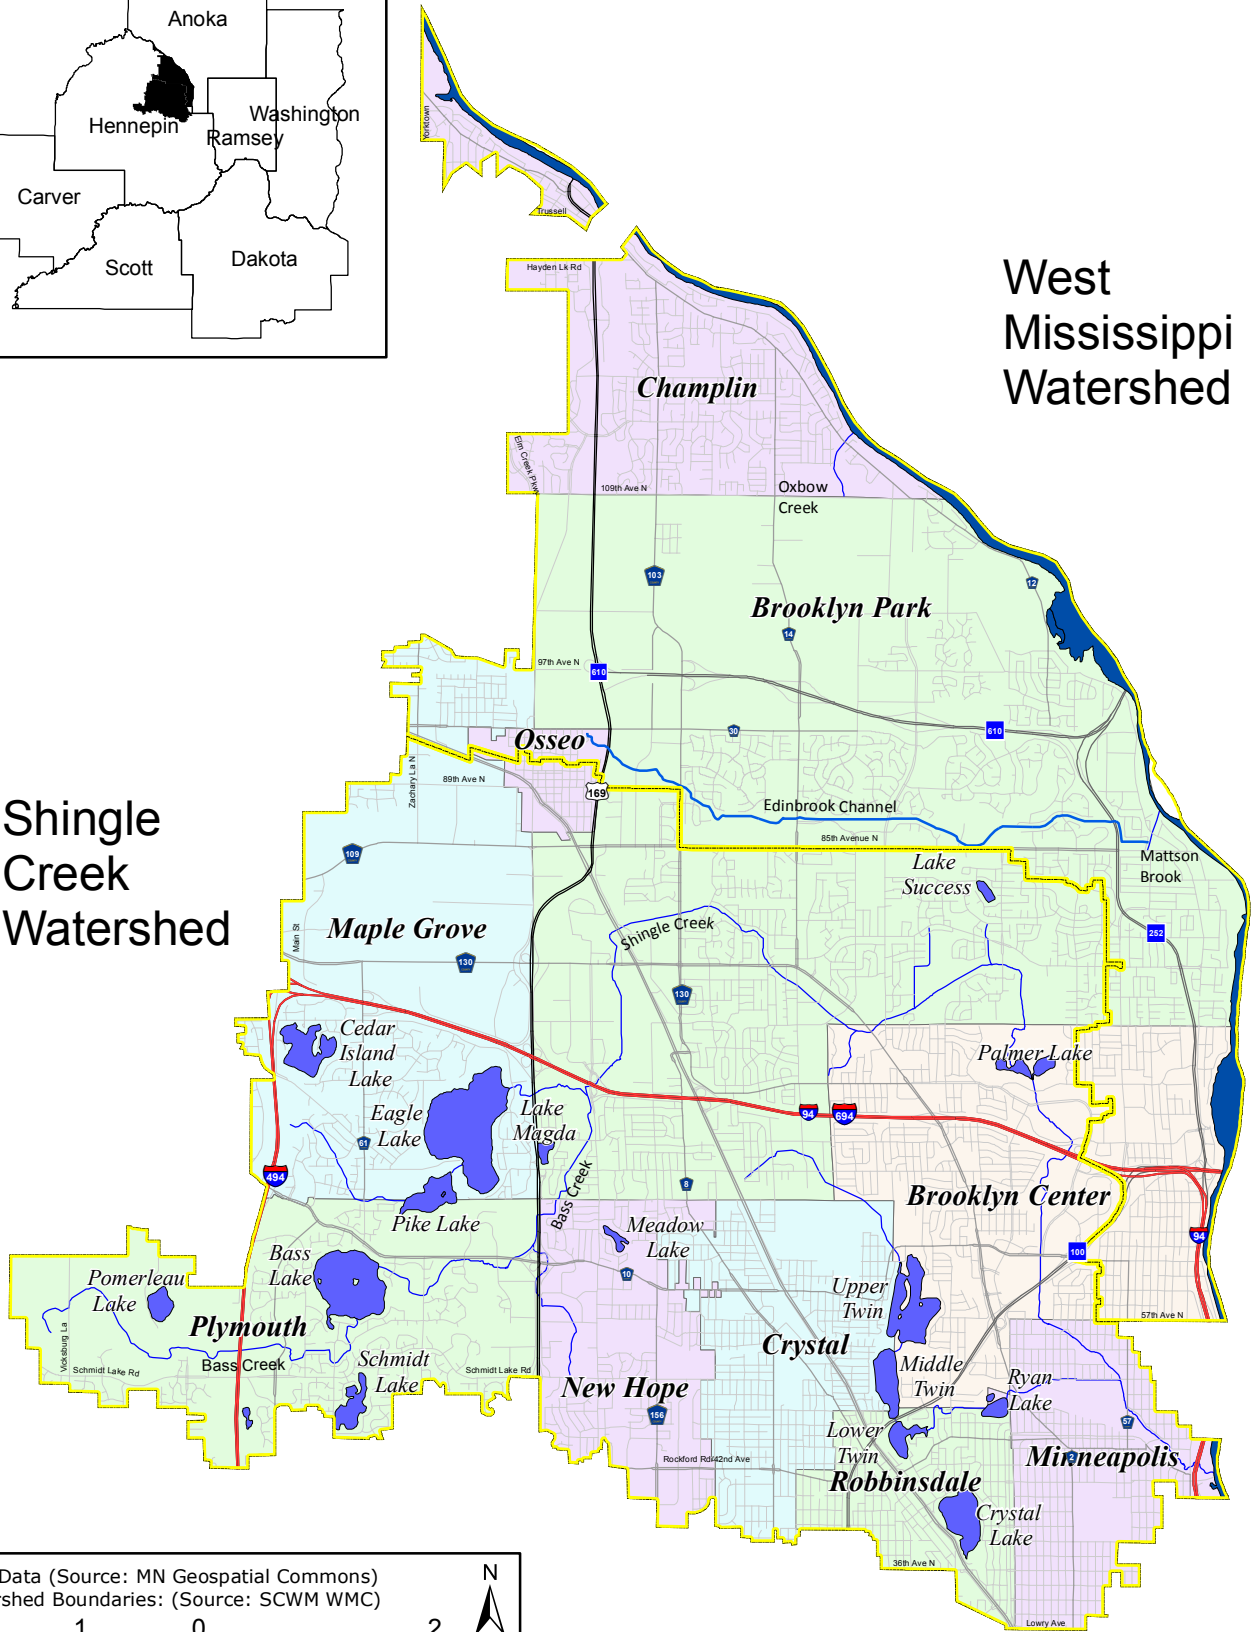

# West Mississippi Watershed

# Shingle Creek Watershed

Base Data (Source: MN Geospatial Commons)  
 Watershed Boundaries: (Source: SCWM WMC)

2 1 0 2 Miles

V:\GIS\1240\General mxds\Plain SCWM Base Map.mxd